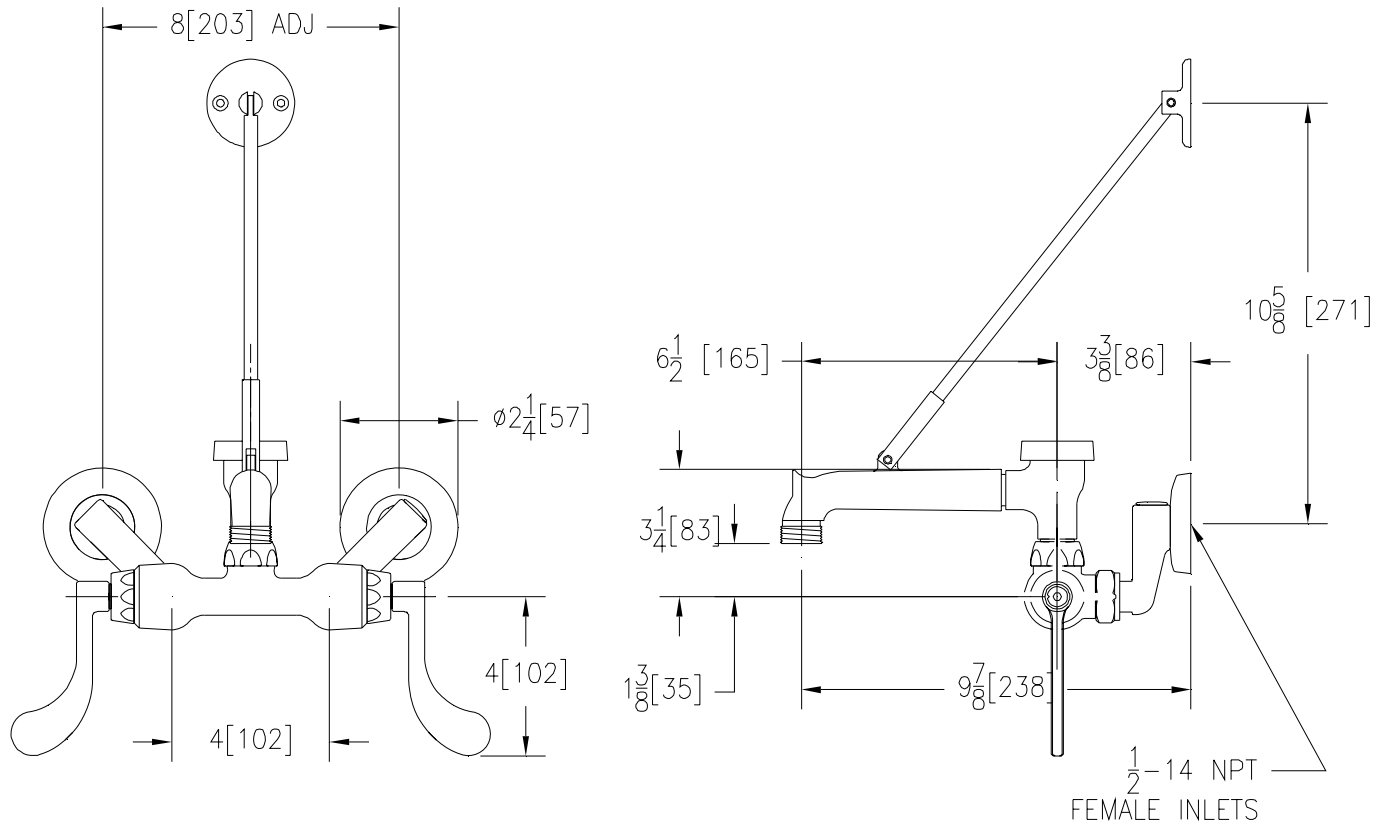

SERVICE SINK FAUCET Z841M4

TAG _____

Engineering Specifications: Zurn AquaSpec® Z841M4

Polished chrome-plated cast brass service sink faucet with quarter turn ceramic disc cartridges, 2-1/2" [64mm] long swivel inlets (with integral stops) providing adjustable centers from 4" [102mm] to 8-3/8" [213mm] and a 6" [152mm] centerline cast brass vacuum breaker spout with an integral 3/4" hose threaded outlet, pail hook and wall brace. Unit is provided with 4" [102mm] vandal-resistant color-coded metal wrist blade handles.

Note: All dimensions are for reference only. Do not use for pre-plumbing.

OPTIONAL ACCESSORIES

Suffix	Description
—HCT	Hot/Cold Text Indexes
—SSI	3/8" [10mm] Short Swivel Inlets
—WHK	Wall Hook
—5H	5' [152cm] Vinyl Hose