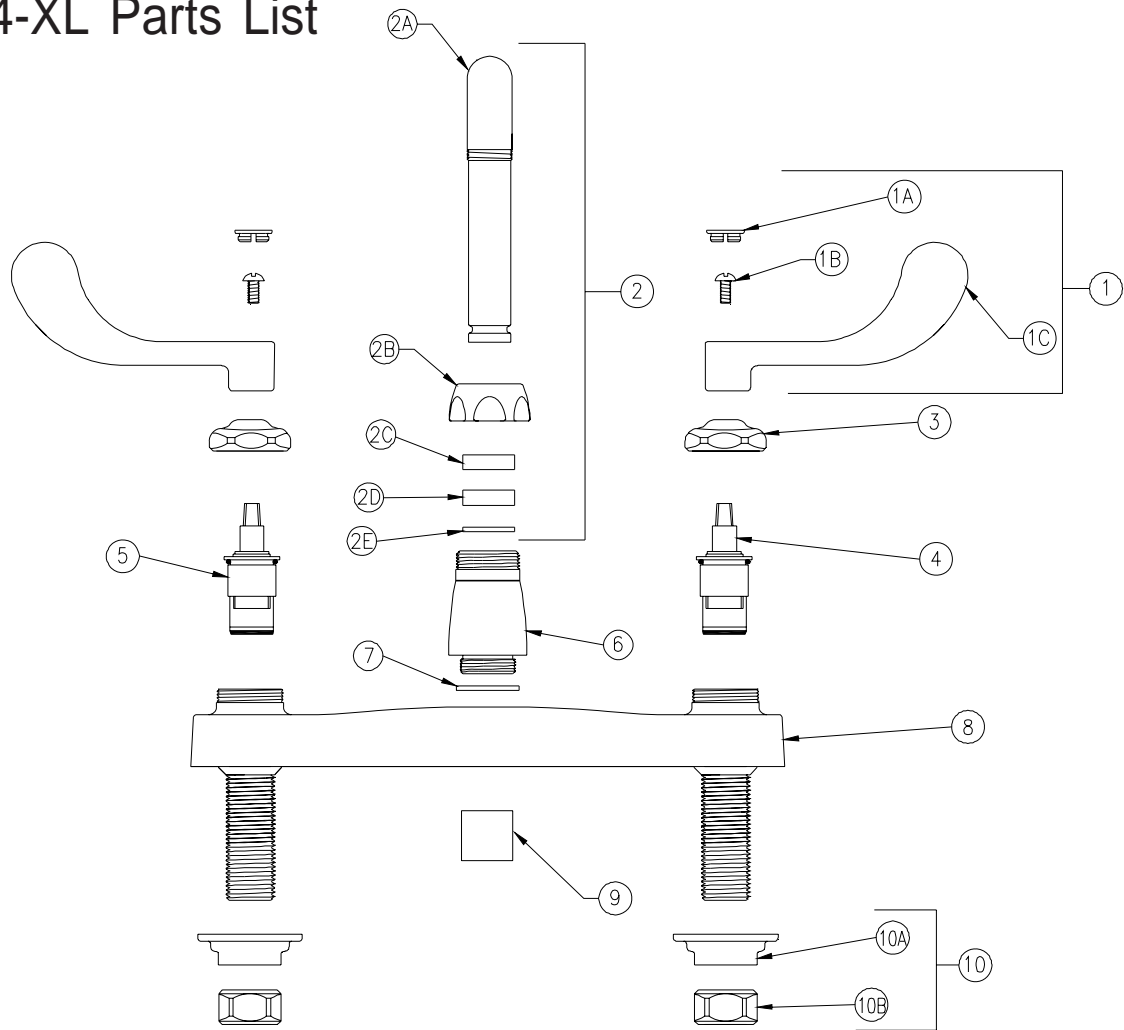

KITCHEN SINK FAUCET

Z871H4-XL Parts List

Item	Part Number	Description	Qty.
1	G60504	4" [102mm] Vandal-Resistant Wrist Blade Handles	1
1A	G60500	Hot/Cold Color-Coded Indexes	1
	59454001	Hot Index	1
	59454002	Cold Index	1
1B	62464001	10-32 Screw	2
1C	59453001	Wrist Blade Handle	2
2	G67892	12" Tubular Swing Spout Ass'y. XL	1
2A	92955001	12" Tubular Swing Spout	1
2B	59435001	Spout Nut	1
2C	59441001	Bearing Washer	1
2D	59459001	Spout Seal	1
2E	92937001	Retaining Ring	1
3	59440001	Handle Nut	2
4	59517005	Short Cold Cartridge XL	1
5	59517006	Short Hot Cartridge XL	1
6	60467005	Base XL	1
7	58155019	O-Ring	1
8	93286001	Kitchen Deck Body XL	1
9	G63504	3/4"-27 Female Aerator - 2.2 GPM [8.3 L]	1
10	G60502	Nuts	1
10A	59530002	Mounting Nut	2
10B	59532001	1/2" NPSM Coupling Nut	2