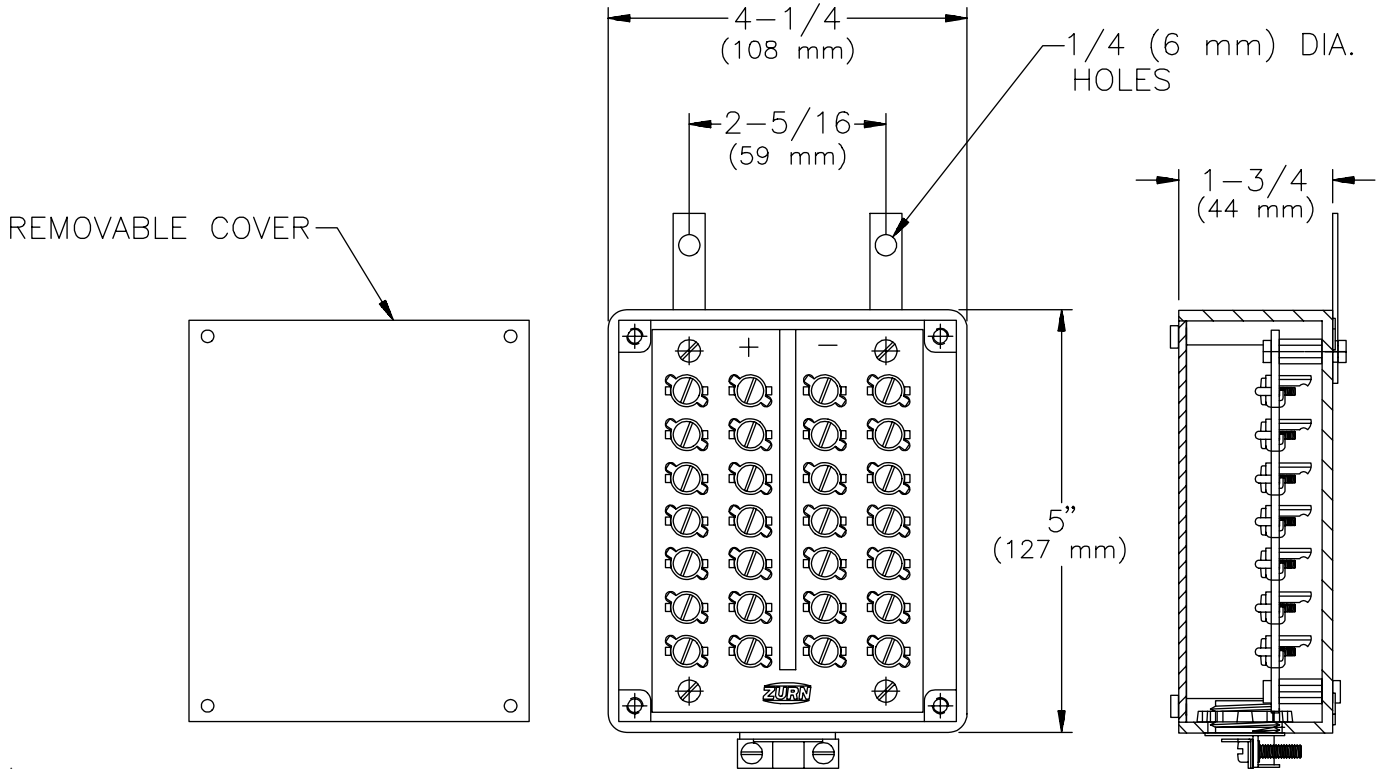

P6000-MJ MINI JUNCTION BOX

Power Converters Used with P6000-MJ

- **P6000-PC6** 120 VAC/6 VDC Plug-In Power Converter
- **P6900-PCF12** 12 VDC Power Converter
- **P6000-HW6** 6 Volt Hardwired Power Supply
- **P6900-HW12** 12VDC Hardwired Power Converter

ENGINEERING SPECIFICATION: ZURN P6000-MJ-

The Mini Junction Box is a, 4-1/4" (108mm) x 5" (127mm) x 1-3/4" (44mm) electrical enclosure designed to connect up to eight Zurn sensor urinals/closets. The unit includes a high impact plastic enclosure with polarity marked terminal board, high impact plastic cover panel, wall mounting tabs, integral strain relief, and illustrative wiring diagram. Specify type of 6VDC power converter, 120VAC supply line by others.