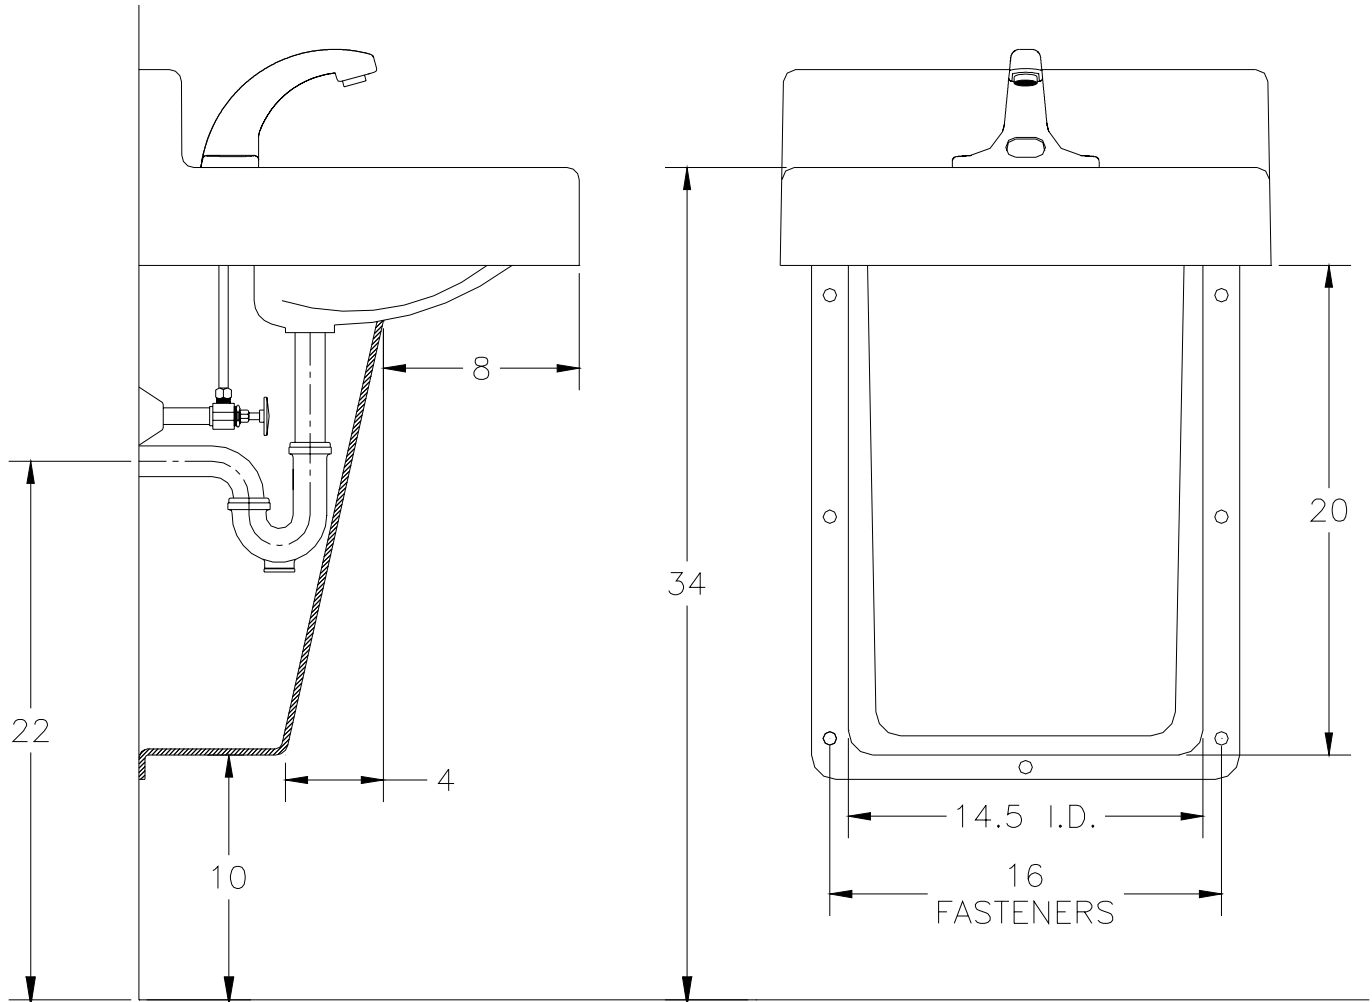

Z6900-VG

RIGID LAVATORY ENCLOSURE VANDAL GARD

This space is for Architectural/engineering Approval

Engineering Specification: Zurn Z6900-VG - Rigid plastic lavatory enclosure for 20"[508mm] X 18"[457mm] lavatory. Conceals all lavatory piping, electronic faucet connection mixing valves, trap primers and instantaneous hot water heaters.