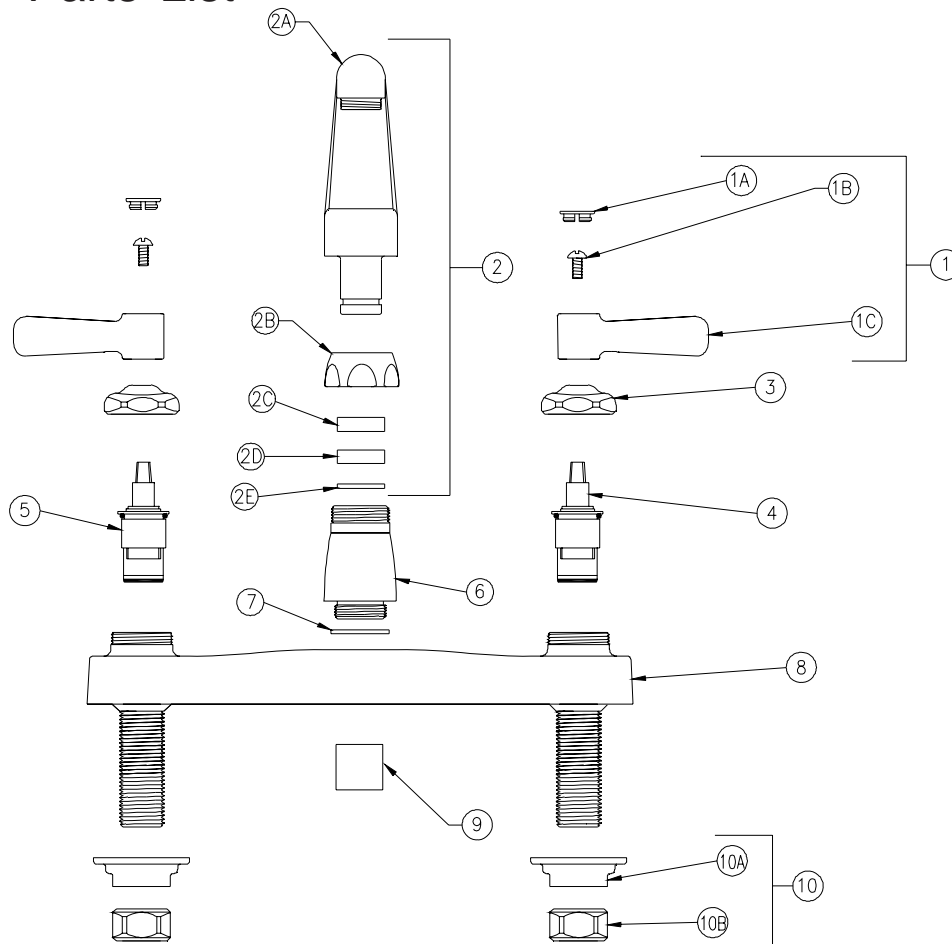

KITCHEN SINK FAUCET

Z871G1 Parts List

Item	Part Number	Description	Qty.
1	G60501	2-1/2" [64mm] Vandal-Resistant Metal Lever Handles	1
1A	G60500	Hot/Cold Color-Coded Indexes	1
	59454001	Hot Index	1
	59454002	Cold Index	1
1B	62464001	10-32 Screw	2
1C	59487001	Lever Handle	2
2	G61075	8" Cast Spout Ass'y.	1
2A	59527001	8" Cast Spout	1
2B	59435001	Spout Nut	1
2C	59441001	Bearing Washer	1
2D	59459001	Spout Seal	1
2E	59460001	Retaining Ring	1
3	59440001	Handle Nut	2
4	59517001	Short Cold Cartridge	1
5	59517002	Short Hot Cartridge	1
6	60467001	Base	1
7	58155019	O-Ring	1
8	60545001	Kitchen Deck Body	1
9	G63504	3/4"-27 Female Aerator - 2.2 GPM [8.3 L]	1
10	G60502	Nuts	1
10A	59530002	Mounting Nut	2
10B	59532001	1/2" NPSM Coupling Nut	2